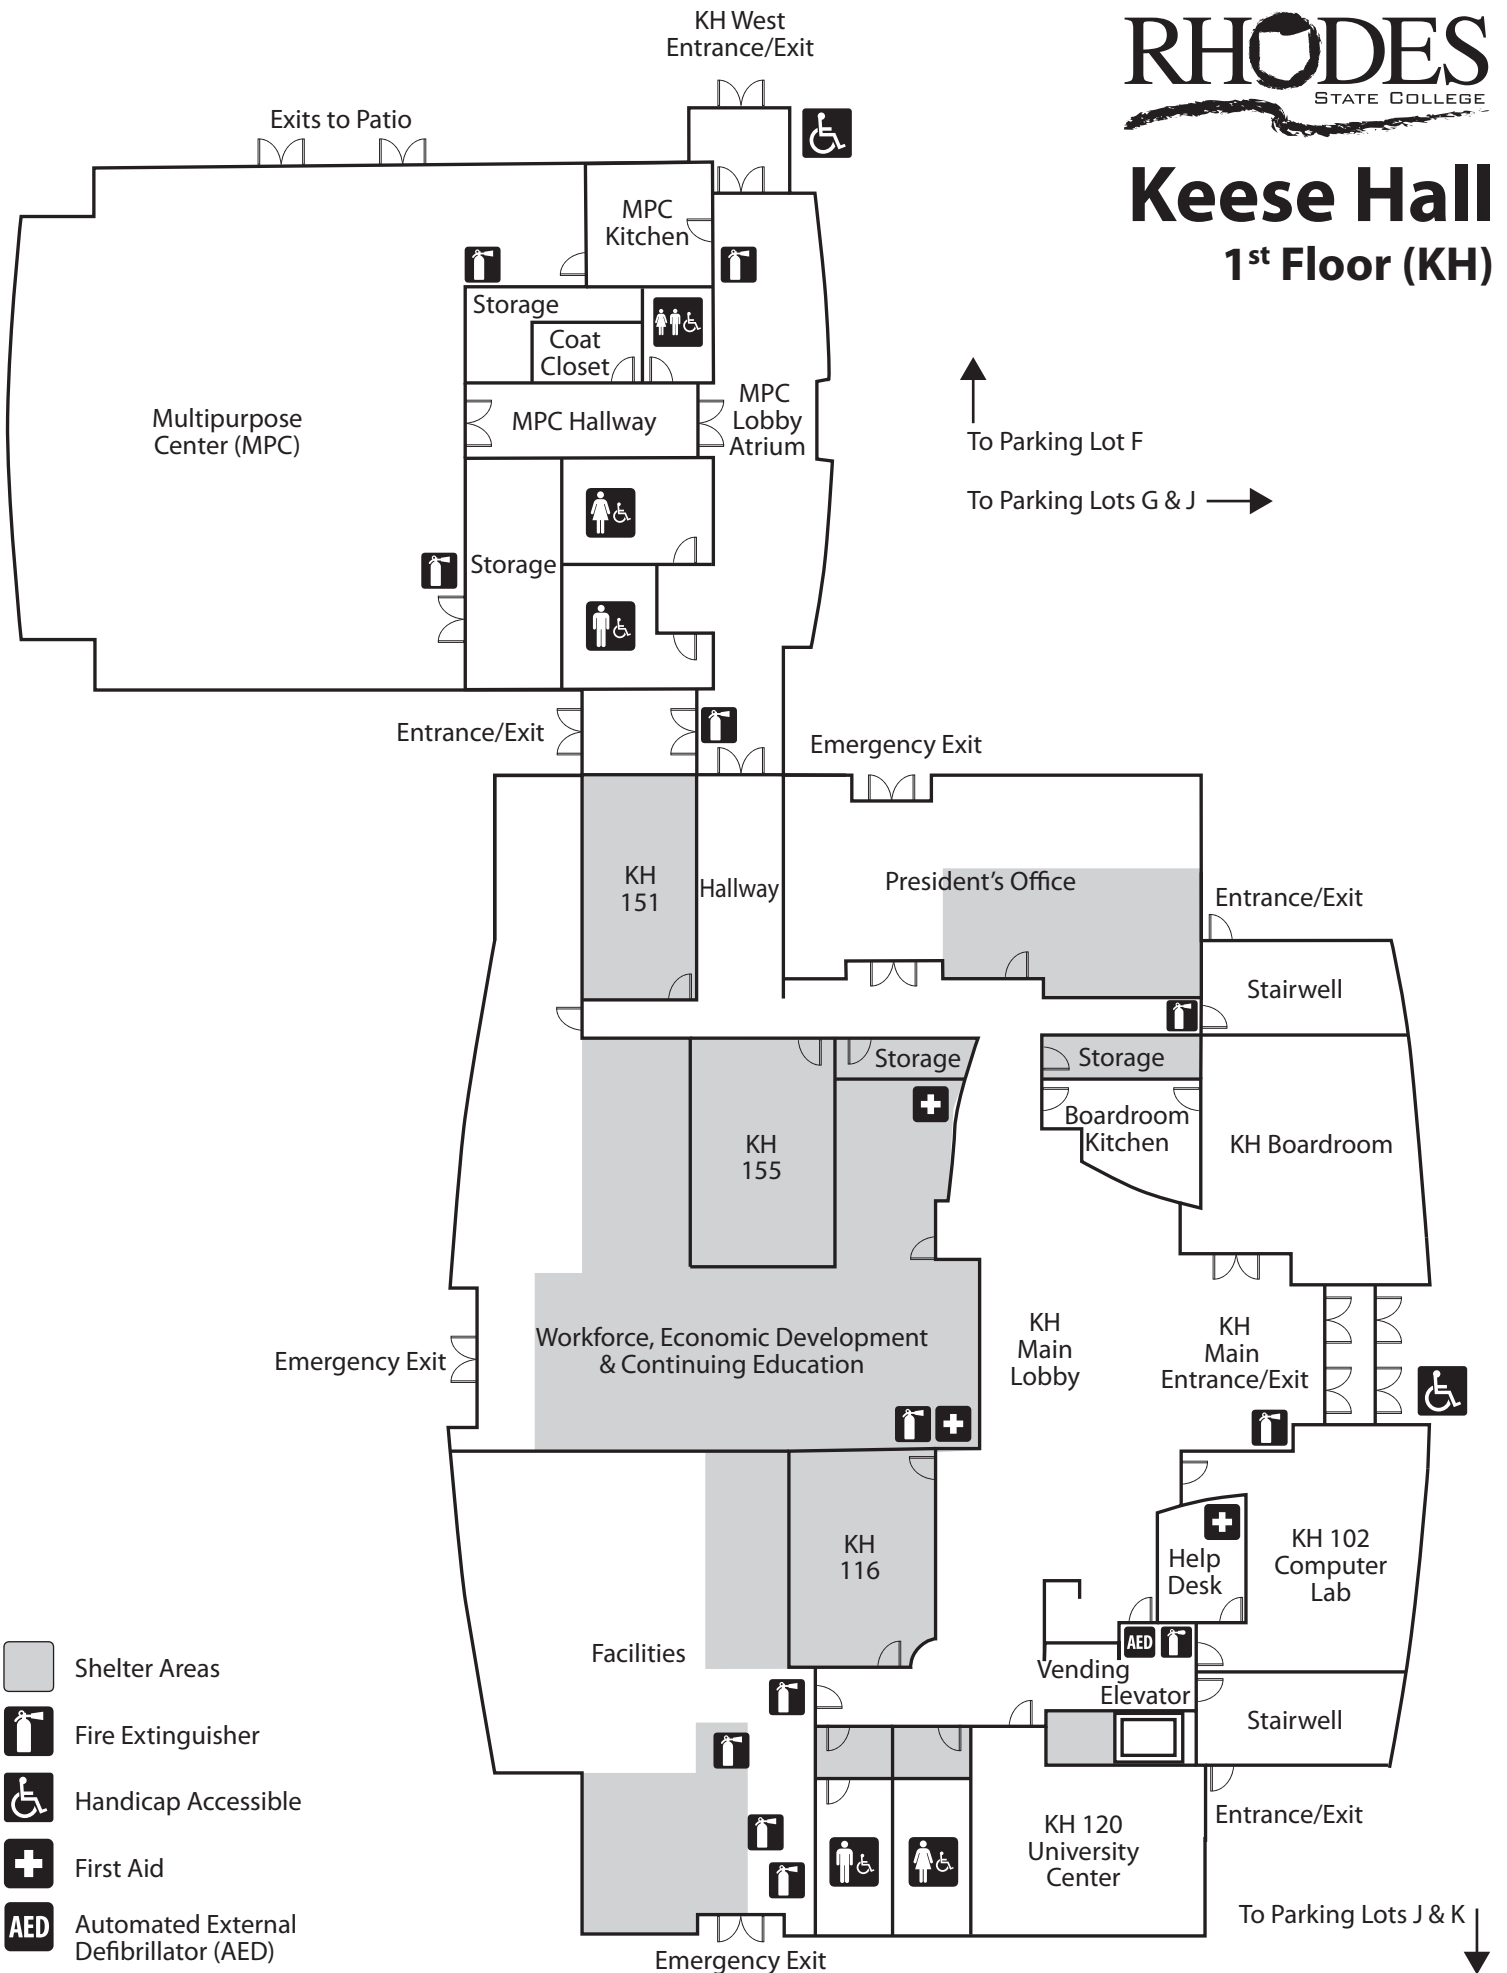

Keese Hall

1st Floor (KH)

-  Shelter Areas
-  Fire Extinguisher
-  Handicap Accessible
-  First Aid
-  Automated External Defibrillator (AED)